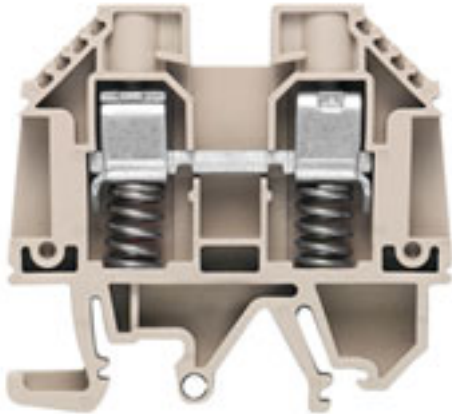

W-Series
WDU 10 SL/EN

Weidmüller Interface GmbH & Co. KG
Klingenbergstraße 16
D-32758 Detmold
Germany
Fon: +49 5231 14-0
Fax: +49 5231 14-292083
www.weidmueller.com

At Weidmüller, new solutions for the energy sector are developed according to local or application-based installation requirements.

In some countries, control and protection of switching installations for transmission and distribution networks must comply with the EA-TS 50-18 standard. The standard prescribes "spring-loaded" terminals in conjunction with hook-blade cable lugs in order to ensure additional safety. The Weidmüller "spring-loaded" terminals of the WDU SL series and the disconnect terminals of the WTL SL series comply with this standard. In the SL versions, the clamping yoke is backed up by a helical spring. Furthermore, this arrangement permits two conductors to be connected to one terminal when the hook-blade cable lugs are placed back to back. The aim of this arrangement is to ensure good electrical contact even if someone forgets to tighten the clamping screw!

General ordering data

Type	WDU 10 SL/EN
Order No.	9537490000
Version	W-Series, Feed-through terminal, Rated cross-section: 10 mm², Screw connection
GTIN (EAN)	4008190029890
Qty.	50 pc(s).