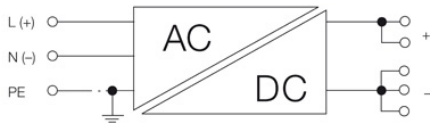

Data sheet

PRO-M
CP M SNT 250W 24V 10A

Weidmüller Interface GmbH & Co. KG
Klingenbergstraße 16
D-32758 Detmold
Germany
Fon: +49 5231 14-0
Fax: +49 5231 14-292083
www.weidmueller.com

Drawings

Electric symbol

With DC connection, note polarity