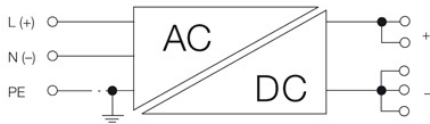

Data sheet

PRO-M
CP M SNT 120W 24V 5A

Weidmüller Interface GmbH & Co. KG
Klingenbergstraße 16
D-32758 Detmold
Germany
Fon: +49 5231 14-0
Fax: +49 5231 14-292083
www.weidmueller.com

Drawings

Electric symbol

With DC connection, note polarity