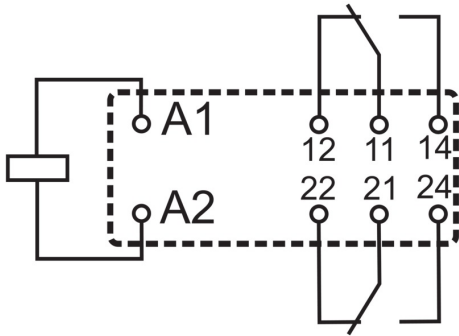

**Wiring diagram**

View of pins from below

**DC load limit curve**

**Electrical service life**

**RIDERSERIES  
RCL424615**

**Weidmüller Interface GmbH & Co. KG**  
 Klingenbergstraße 16  
 D-32758 Detmold  
 Germany  
 Fon: +49 5231 14-0  
 Fax: +49 5231 14-292083  
 www.weidmueller.com