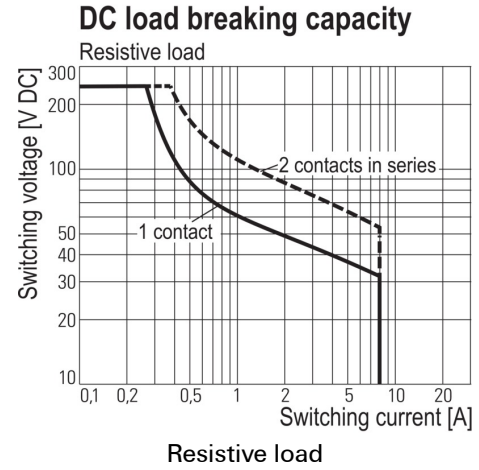

DC load limit curve