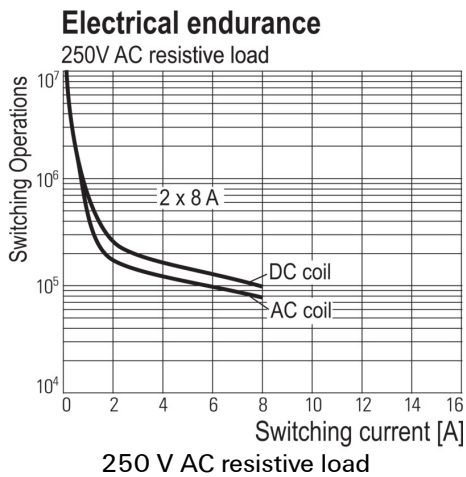

**Wiring diagram**

View of pins from below

**DC load limit curve**

**Electrical service life**

**RIDERSERIES  
RCL424615**

**Weidmüller Interface GmbH & Co. KG**  
 Klingenbergstraße 16  
 D-32758 Detmold  
 Germany  
 Fon: +49 5231 14-0  
 Fax: +49 5231 14-292083  
 www.weidmueller.com