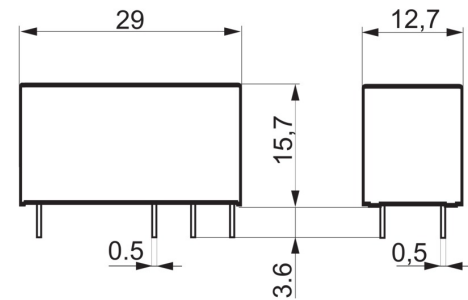

Width	12.7 mm	Height	29 mm
Depth	15.7 mm	Weight	13 g
Net weight	12 g		

**Temperatures**

Humidity	40 °C / 93 % rel. humidity, no condensation	Operating temperature	-40 °C...70 °C
Storage temperature	-40 °C...85 °C		

**Wiring diagram**

View of pins from below

**DC load limit curve**

**Electrical service life**

**RIDERSERIES  
RCL424615**

**Weidmüller Interface GmbH & Co. KG**  
 Klingenbergstraße 16  
 D-32758 Detmold  
 Germany  
 Fon: +49 5231 14-0  
 Fax: +49 5231 14-292083  
 www.weidmueller.com