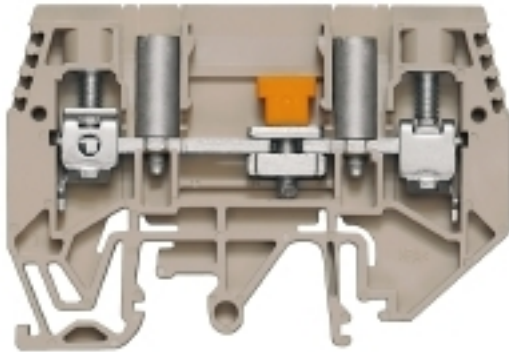

W-Series
WTL 6/1 EN STB**Weidmüller Interface GmbH & Co. KG**
Klingenbergstraße 16
D-32758 Detmold
Germany
Fon: +49 5231 14-0
Fax: +49 5231 14-292083
www.weidmueller.com

Special instruments are required for measuring electrical energy. One wrong connection during maintenance work is enough to ruin a current transformer! Disconnect test terminals represent a reliable way of solving this problem. As a leading supplier of line connectors, Weidmüller has developed special disconnect test terminals in close cooperation with users. These modular terminals ensure optimum realisation of all important circuits for the measurement of current, voltage and energy. Different current transformer circuits, e.g. for replacing measuring instruments or electricity meters, can be implemented. Besides disconnect test terminals with screw or tension clamp connections, Weidmüller also has a comprehensive range of accessories, including test adapters, cross-connections and markers for the testing of 3-phase and AC circuits as well as voltages.

General ordering data

| | |
|------------|--|
| Type | WTL 6/1 EN STB |
| Order No. | 1934820000 |
| Version | Test-disconnect terminal, Screw connection, 6 mm ² , 630 V, 41 A, sliding, Dark Beige |
| GTIN (EAN) | 4032248592173 |
| Qty. | 50 pc(s). |