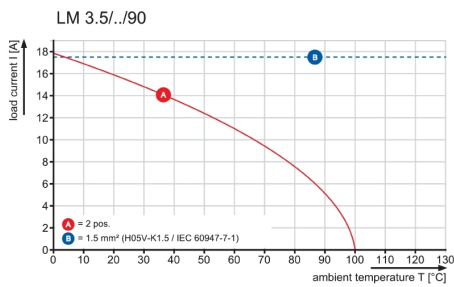

Data sheet

OMNIMATE Signal - series LM LM 3.50/08/90 3.2SN OR BX

Weidmüller Interface GmbH & Co. KG
Klingenbergstraße 16
D-32758 Detmold
Germany
Fon: +49 5231 14-0
Fax: +49 5231 14-292083
www.weidmueller.com

Technical data

UL 1059 rating data

Institute (UR)		Certificate No. (UR)	E60693
Rated voltage (use group B)	300 V	Rated current (use group B)	10 A
Rated voltage (use group D)	300 V	Rated current (use group D)	10 A
Wire cross-section, AWG, min.	AWG 28	Wire cross-section, AWG, max.	AWG 14

Rating data acc. to IEC 60664-1 / IEC 61984

Rated current, min. no. of poles (Tu=20°C)	16 A	Rated current, max. no. of poles (Tu=20°C)	12 A
Rated current, number of poles (Tu=40°C), min	14 A	Rated current, number of poles (Tu=40°C), max.	10 A
Rated voltage for surge voltage class / pollution degree II/2	320 V	Rated voltage for surge voltage class / pollution degree III/2	160 V
Rated voltage for surge voltage class / pollution degree III/3	160 V	Rated impulse voltage for surge voltage class/ pollution degree II/2	2.5 kV
Rated impulse voltage for surge voltage class/ pollution degree III/2	2.5 kV	Rated impulse voltage for surge voltage class/ contamination degree III/3	2.5 kV
Short-time withstand current resistance	3 x 1s with 72 A		

Classifications

ETIM 3.0	EC001284	UNSPSC	30-21-18-01
eClass 6.2	27-26-11-01	eClass 7.1	27-44-04-01

Notes

1. Notes
2. Additional colours on request
   - Rated current related to rated cross-section & min. No. of poles.
   - Max. outer diameter of the conductor: 2.9 mm
   - Wire end ferrule with plastic collar to DIN 46228/4
   - P on drawing = pitch
   - Rated data refer only to the component itself. Clearance and creepage distances to other components are to be designed in accordance with the relevant application standards.

Approvals

Approvals

ROHS Conform

Downloads

CAD Library (P-CAD Format - ASCII) [LM.zip](#)
CAD Library (P-CAD Format - Standard) [LM.zip](#)

Creation date November 4, 2014 11:32:48 PM CET

Data sheet

**OMNIMATE Signal - series LM
LM 3.50/08/90 3.2SN OR BX**

Weidmüller Interface GmbH & Co. KG
Klingenbergstraße 16
D-32758 Detmold
Germany
Fon: +49 5231 14-0
Fax: +49 5231 14-292083
www.weidmueller.com

Drawings