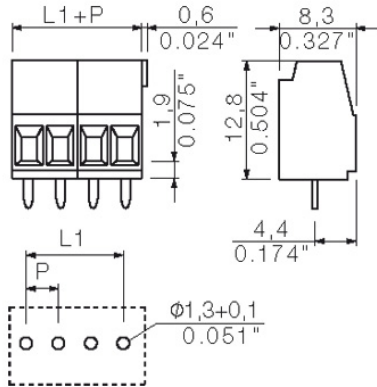

Data sheet

OMNIMATE Signal - series LM LM 3.50/08/90 3.2SN OR BX

Weidmüller Interface GmbH & Co. KG
Klingenbergstraße 16
D-32758 Detmold
Germany
Fon: +49 5231 14-0
Fax: +49 5231 14-292083
www.weidmueller.com

Technical data

UL 1059 rating data

Institute (UR)		Certificate No. (UR)	E60693
Rated voltage (use group B)	300 V	Rated current (use group B)	10 A
Rated voltage (use group D)	300 V	Rated current (use group D)	10 A
Wire cross-section, AWG, min.	AWG 28	Wire cross-section, AWG, max.	AWG 14

Rating data acc. to IEC 60664-1 / IEC 61984

Rated current, min. no. of poles (Tu=20°C)	16 A	Rated current, max. no. of poles (Tu=20°C)	12 A
Rated current, number of poles (Tu=40°C), min	14 A	Rated current, number of poles (Tu=40°C), max.	10 A
Rated voltage for surge voltage class / pollution degree II/2	320 V	Rated voltage for surge voltage class / pollution degree III/2	160 V
Rated voltage for surge voltage class / pollution degree III/3	160 V	Rated impulse voltage for surge voltage class/ pollution degree II/2	2.5 kV
Rated impulse voltage for surge voltage class/ pollution degree III/2	2.5 kV	Rated impulse voltage for surge voltage class/ contamination degree III/3	2.5 kV
Short-time withstand current resistance	3 x 1s with 72 A		

Classifications

ETIM 3.0	EC001284	UNSPSC	30-21-18-01
eClass 6.2	27-26-11-01	eClass 7.1	27-44-04-01

Notes

1. Notes
2. Additional colours on request
   - Rated current related to rated cross-section & min. No. of poles.
   - Max. outer diameter of the conductor: 2.9 mm
   - Wire end ferrule with plastic collar to DIN 46228/4
   - P on drawing = pitch
   - Rated data refer only to the component itself. Clearance and creepage distances to other components are to be designed in accordance with the relevant application standards.

Approvals

Approvals

ROHS Conform

Downloads

CAD Library (P-CAD Format - ASCII) [LM.zip](#)
CAD Library (P-CAD Format - Standard) [LM.zip](#)

Creation date November 4, 2014 11:32:48 PM CET

Data sheet

**OMNIMATE Signal - series LM
LM 3.50/08/90 3.2SN OR BX**

Weidmüller Interface GmbH & Co. KG
Klingenbergstraße 16
D-32758 Detmold
Germany
Fon: +49 5231 14-0
Fax: +49 5231 14-292083
www.weidmueller.com

Drawings