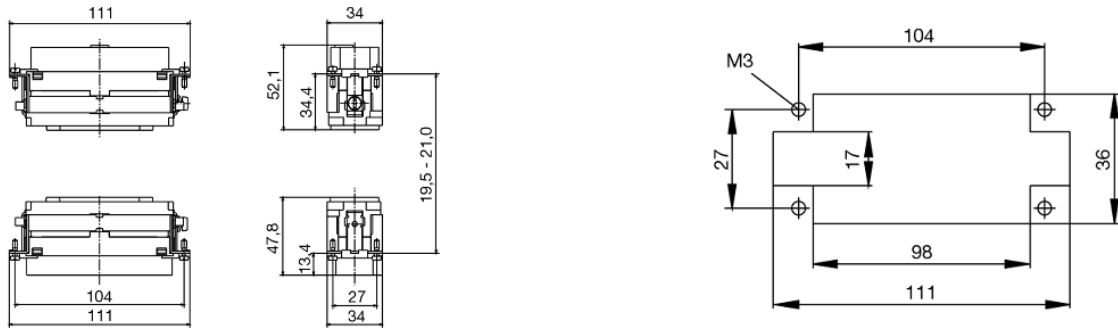

**HDC insert
HDC S6 6 BAS**

Weidmüller Interface GmbH & Co. KG
Klingenbergstraße 16
D-32758 Detmold
Germany
Fon: +49 5231 1429-0
Fax: +49 5231 14292083
www.weidmueller.com

Drawings