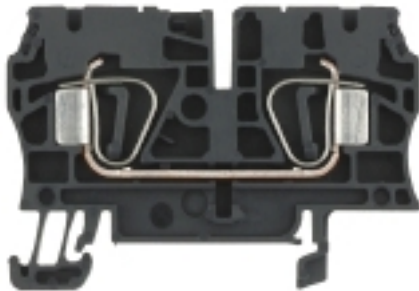

**Z-series  
ZDU 4 SW**

**Weidmüller Interface GmbH & Co. KG**  
Klingenbergstraße 16  
D-32758 Detmold  
Germany  
Fon: +49 5231 14-0  
Fax: +49 5231 14-292083  
www.weidmueller.com

Terminal blocks in tension clamp system and the Z Series are specially customised to the customers' requirements. Less space, spacious labelling area, integrated test point, cross-connection functionality within the Z Series and another family of terminals by Weidmüller. Z-Series terminals have a large clamping range and one or two cross-connection slots. Plug-in standard cross-connections enable potentials to be distributed over any number of terminals.

**General ordering data**

Type	ZDU 4 SW
Order No.	<a href="#">1683650000</a>
Version	Z-series, Feed-through terminal, Rated cross-section: 4 mm <sup>2</sup> , Tension clamp connection, Wemid, Black, Direct mounting
GTIN (EAN)	4008190476632
Qty.	100 pc(s).

### Additional technical data

Explosion-tested version	Yes	Installation advice	Direct mounting
Number of similar terminals	1	Open sides	right
Type of mounting	Snap-on	Version	Tension-clamp connection, for plug-in cross-connector, One end without connector