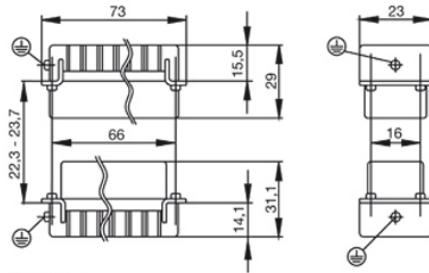

**HDC insert
HDC HA 16 MS**

Weidmüller Interface GmbH & Co. KG
Klingenbergstraße 16
D-32758 Detmold
Germany
Fon: +49 5231 14-0
Fax: +49 5231 14-292083
www.weidmueller.com

Zeichnungen

Abmessungen

Steil

Buchse