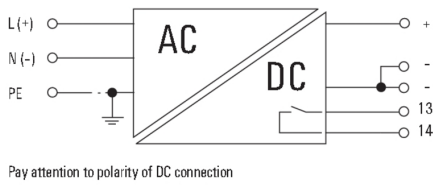

Data sheet

**PROeco
PRO ECO 72W 24V 3A**

Weidmüller Interface GmbH & Co. KG
Klingenbergstraße 16
D-32758 Detmold
Germany
Fon: +49 5231 14-0
Fax: +49 5231 14-292083
www.weidmueller.com

Drawings

Electric symbol