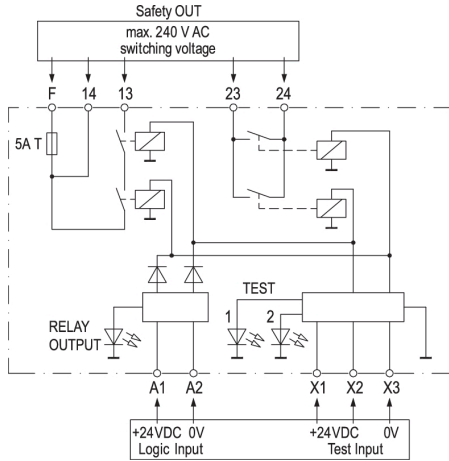

**SAFESERIES
SCS 24VDC P2SIL3DSES**

Weidmüller Interface GmbH & Co. KG
Klingenbergstraße 16
D-32758 Detmold
Germany
Fon: +49 5231 1429-0
Fax: +49 5231 14292083
www.weidmueller.com

Drawings

Wiring diagram