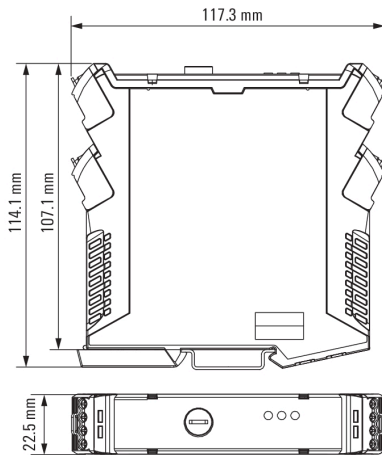

Dimensioned drawing