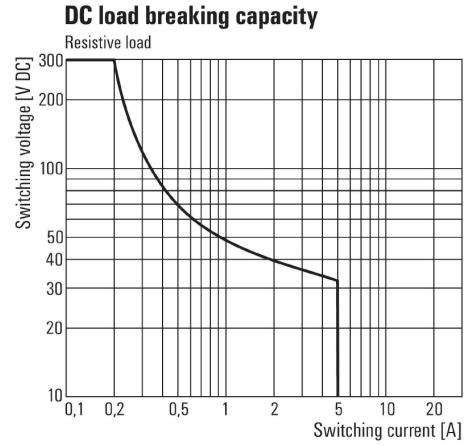

DC load limit curve