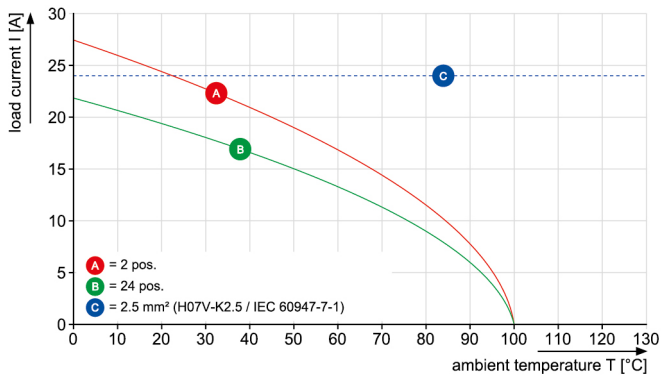

BLF 5.08HC/./90 - SL 5.08HC/./90