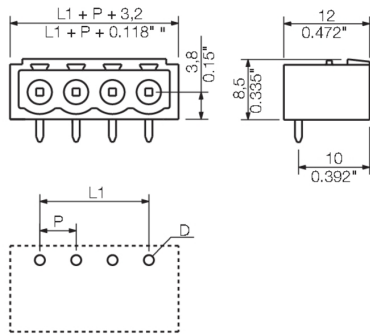

OMNIMATE Signal - series BL/SL 5.08 SL 5.08HC/02/90G 3.2SN OR BX

Weidmüller Interface GmbH & Co. KG
Klängenbergstraße 16
D-32758 Detmold
Germany
Fon: +49 5231 14-0
Fax: +49 5231 14-292083
www.weidmueller.com

Zeichnungen