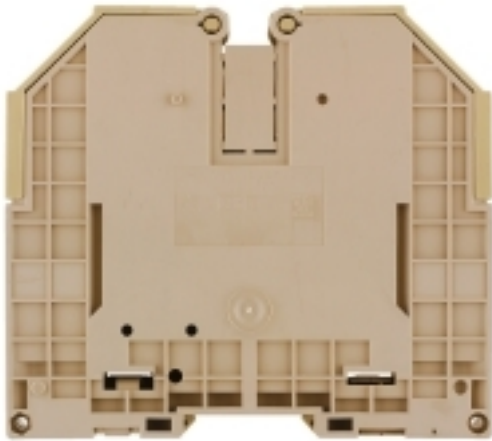

**W-Series
WDU 120/150**

Weidmüller Interface GmbH & Co. KG
Klingenbergstraße 16
D-32758 Detmold
Germany
Fon: +49 5231 14-0
Fax: +49 5231 14-292083
www.weidmueller.com

The versatile and extensive range of products - from 0.05 mm² to 300 mm² - means that you have diverse options for your applications at your disposal. Hardened steel for mechanical strength and high-quality tinned copper for optimum conductivity. All materials comply with RoHS requirements and have been tested to current environment guidelines.

General ordering data

Type	WDU 120/150
Order No.	102450000
Version	W-Series, Feed-through terminal, Rated cross-section: 120 mm², Screw connection, Direct mounting
GTIN (EAN)	4008190164768
Qty.	10 pc(s).