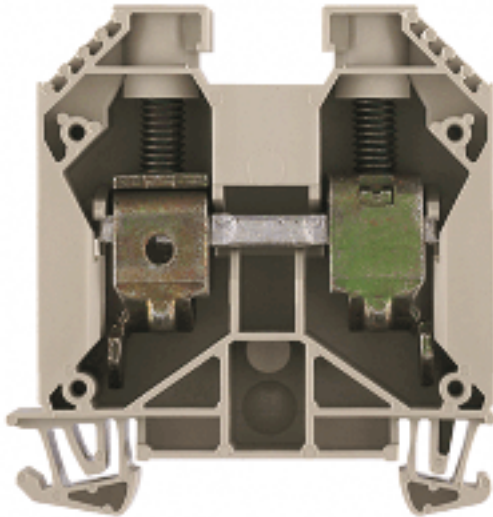

W-Series
WDU 35/IK

Weidmüller Interface GmbH & Co. KG
Klingenbergstraße 16
D-32758 Detmold
Germany
Fon: +49 5231 14-0
Fax: +49 5231 14-292083
www.weidmueller.com

The versatile and extensive range of products - from 0.05 mm² to 300 mm² - means that you have diverse options for your applications at your disposal.

Hardened steel for mechanical strength and high-quality tinned copper for optimum conductivity. All materials comply with RoHS requirements and have been tested to current environment guidelines.

General ordering data

Type	WDU 35/IK
Order No.	102060000
Version	Feed-through terminal, Screw connection, 35 mm², 1000 V, 125 A, Dark Beige
GTIN (EAN)	4008190180072
Qty.	25 pc(s).