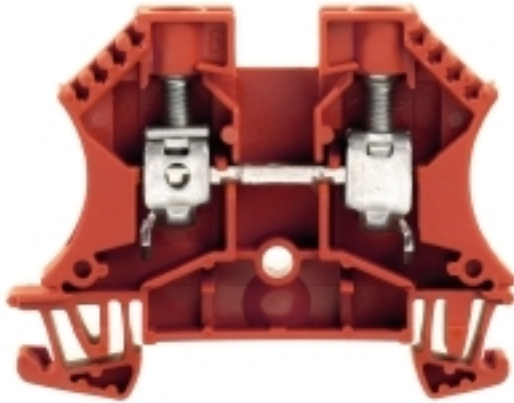

**W-Series
WDU 10 RT**

Weidmüller Interface GmbH & Co. KG
Klingenbergstraße 16
D-32758 Detmold
Germany
Fon: +49 5231 14-0
Fax: +49 5231 14-292083
www.weidmueller.com

The versatile and extensive range of products - from 0.05 mm² to 300 mm² - means that you have diverse options for your applications at your disposal.

Hardened steel for mechanical strength and high-quality tinned copper for optimum conductivity. All materials comply with RoHS requirements and have been tested to current environment guidelines.

General ordering data

Type	WDU 10 RT
Order No.	1020340000
Version	Feed-through terminal, Screw connection, 10 mm², 1000 V, 57 A, Red
GTIN (EAN)	4032248415236
Qty.	50 pc(s).