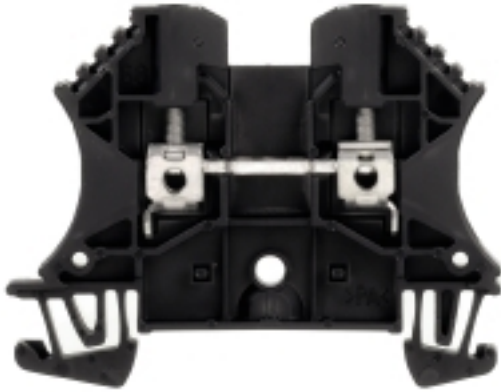

**W-Series
WDU 2.5 SW**

Weidmüller Interface GmbH & Co. KG
Klingenbergstraße 16
D-32758 Detmold
Germany
Fon: +49 5231 14-0
Fax: +49 5231 14-292083
www.weidmueller.com

The versatile and extensive range of products - from 0.05 mm² to 300 mm² - means that you have diverse options for your applications at your disposal. Hardened steel for mechanical strength and high-quality tinned copper for optimum conductivity. All materials comply with RoHS requirements and have been tested to current environment guidelines.

General ordering data

Type	WDU 2.5 SW
Order No.	1020010000
Version	Feed-through terminal, Screw connection, 2.5 mm², 800 V, 24 A, Black
GTIN (EAN)	4008190297749
Qty.	100 pc(s).