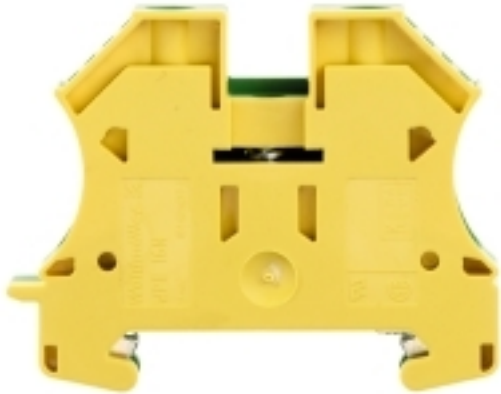

**W-Series
WPE 16N**

Weidmüller Interface GmbH & Co. KG
Klingenbergstraße 16
D-32758 Detmold
Germany
Fon: +49 5231 1429-0
Fax: +49 5231 14292083
www.weidmueller.com

Klippon® Connect with clamping yoke Technology

The high reliability and variety of designs of the terminal blocks with clamping yoke connections make planning easier and optimises operational safety. Klippon® Connect provides a proven response to a range of different requirements.

General ordering data

Type	WPE 16N
Order No.	1019100000
Version	PE terminal, Screw connection, 16 mm², 1920 A (16 mm²), green / yellow
GTIN (EAN)	4008190273248
Qty.	50 pc(s).